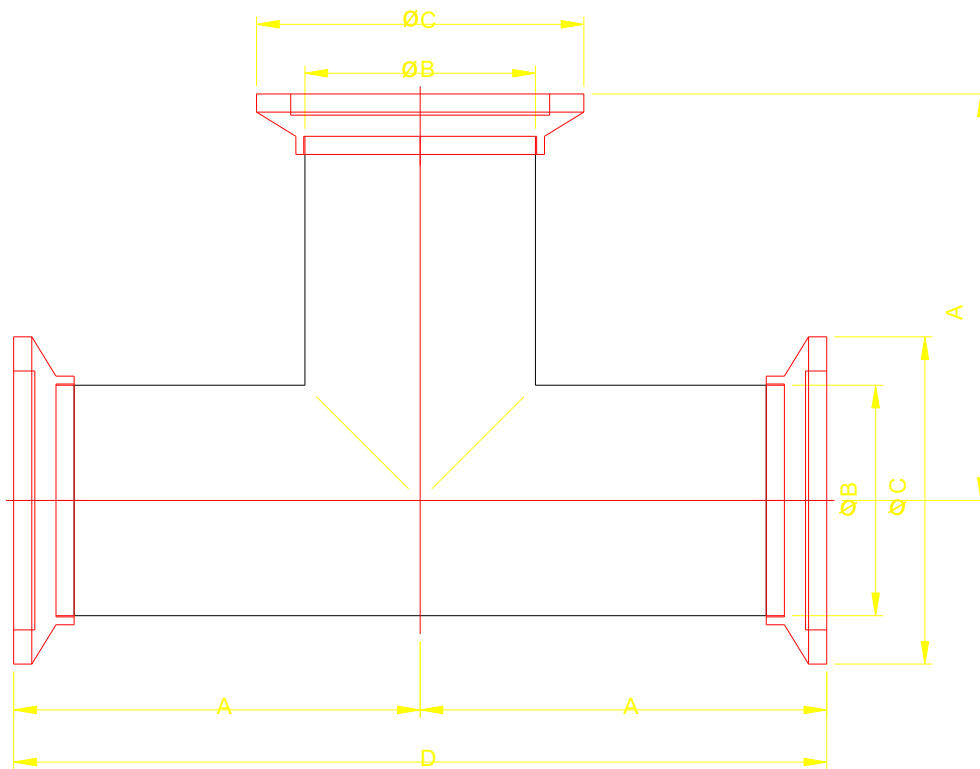

## KF Tees

Vacuum Fitting GEVF011

### USA

Model No	Material	A	ØB	ØC	D
GEVF-KFTA-19	SUS304,316L	38.3	19.05	30	76.6
GEVF-KFTA-25	SUS304,316L	51.4	25.4	40	102.8
GEVF-KFTA-38	SUS304,316L	61	38.1	55	122
GEVF-KFTA-50	SUS304,316L	80	50.8	75	160

### Europe

Model No	Material	A	ØB	ØC	t
GEVF-KFTE-19	SUS304,316L	40	19.05	30	80
GEVF-KFTE-25	SUS304,316L	50	25.4	40	100
GEVF-KFTE-38	SUS304,316L	65	38.1	55	130
GEVF-KFTE-50	SUS304,316L	70	50.8	75	140