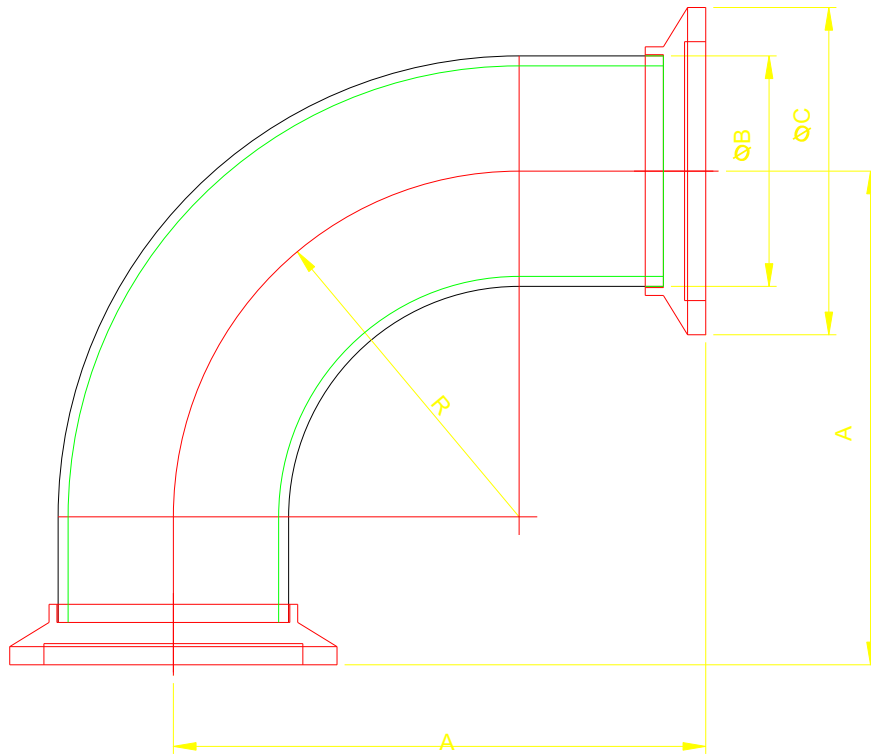

## KF 90° Elbows

Vacuum Fitting GEVF010

### USA

Model No	Material	A	ØB	ØC	R
GEVF-KFEL90A-19	SUS304,316L	38.3	19.05	30	28.6
GEVF-KFEL90A-25	SUS304,316L	56.2	25.4	40	38.1
GEVF-KFEL90A-38	SUS304,316L	78.4	38.1	55	57.2
GEVF-KFEL90A-50	SUS304,316L	107	50.8	75	76.2

### Europe

Model No	Material	A	ØB	ØC	t
GEVF-KFEL90E-19	SUS304,316L	40	19.05	30	28.6
GEVF-KFEL90E-25	SUS304,316L	50	25.4	40	38.1
GEVF-KFEL90E-38	SUS304,316L	65	38.1	55	57.2
GEVF-KFEL90E-50	SUS304,316L	80	50.8	75	76.2