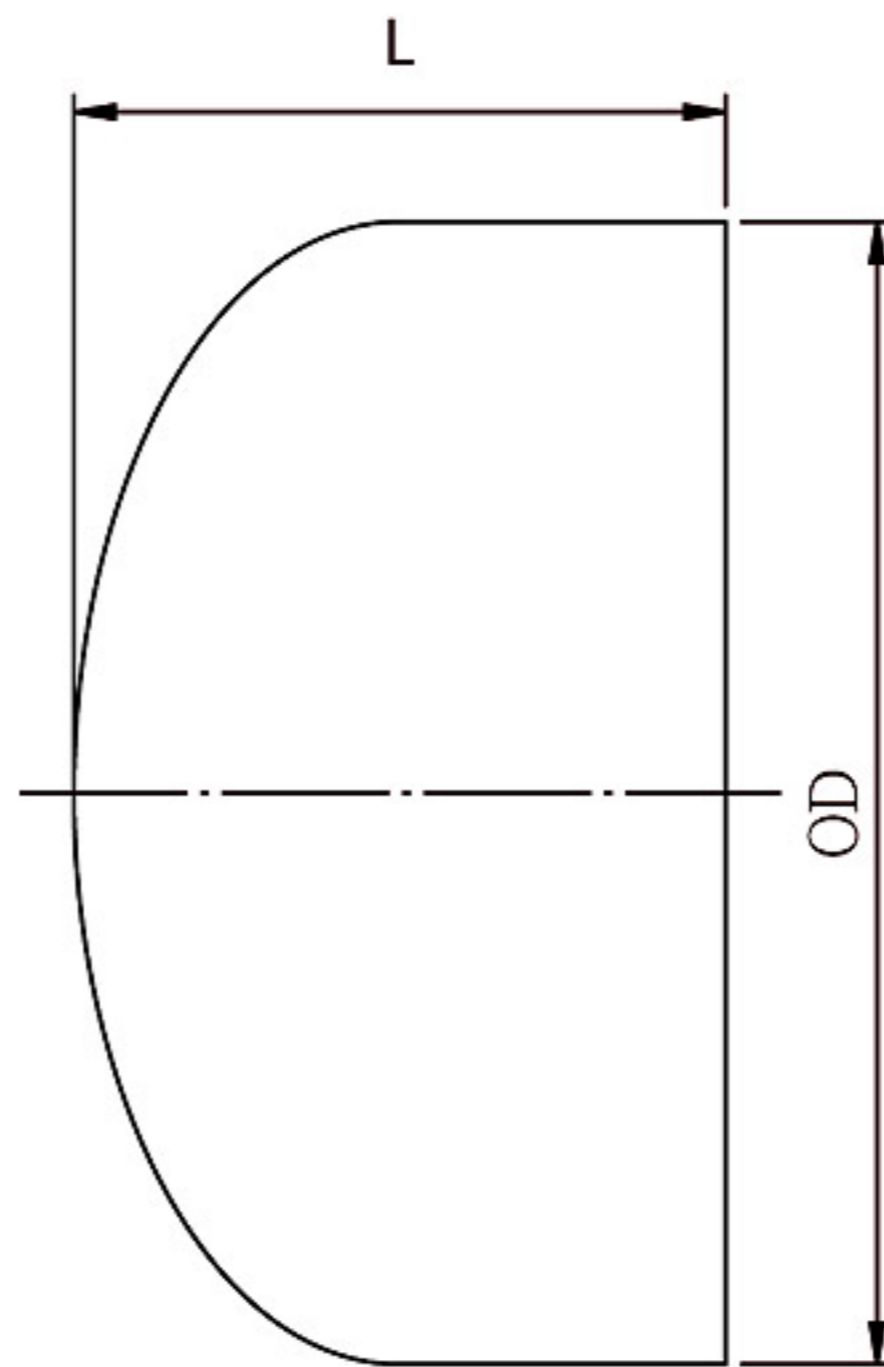

## CAP

TUBE SIZE(INCH-SIZE)

SIZE O.D	L	SIZE O.D	L
1/4"	12.7	1-1/2"	38.1
3/8"	12.7	2"	38.1
1/2"	12.7	2-1/2"	38.1
5/8"	12.7	3"	38.1
3/4"	19.1	4"	63.5
1"	25.4	5"	
1-1/4"	38.1	6"	